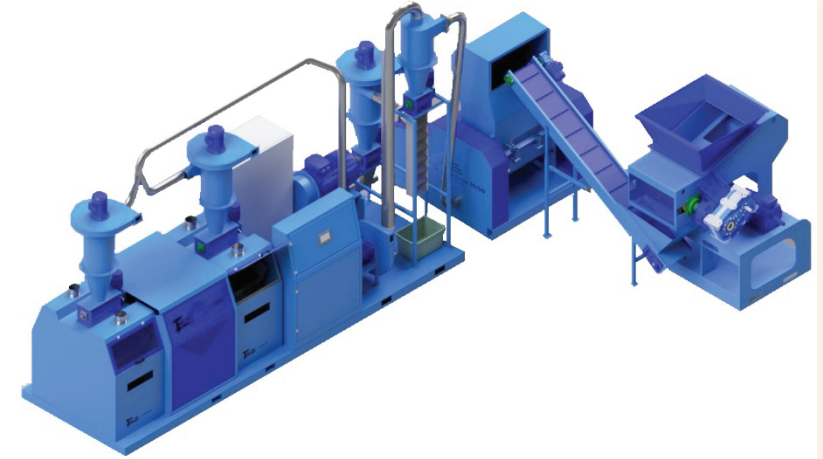

Shredding plant

*Plant 3000	1500 kg/h
<i>*Other production on request</i>	

Granulator

Air Flow separator

Turbo mill

Air cleaning

Vibrating table separation

Our compact machines have a default configuration as summarize in the following table. However, you can add accessories and optionals.

Model	Production	Shredder	Granulator	Turbo mill	Conveyor belt	Iron removal	Air Flow Separator	Vibrating table
COMPACT 600	300 kg/h	X	X	-	X	-	X	X
COMPACT 1000	500 kg/h	X	X	-	X	-	X	X
COMPACT 1400	700 kg/h	X	X	X	X	X	X	X
COMPACT 2000	1000 kg/h	X	X	X	X	X	X	X

Granulator		
Model	Production	Granulator
COMPACT 600	300 kg/h	400
COMPACT 1000	500 kg/h	500
COMPACT 1400	700 kg/h	1000
COMPACT 2000	1000 kg/h	1000

Model	Production	Shredder	Granulator	Turbo mill	Conveyor belt	Iron removal	Air Flow Separator	Vibrating table	Total Power [kW]
COMPACT 600	300 kg/h	600	400	-	X	-	X	X	45 -60
COMPACT 1000	500 kg/h	800	500	-	X	-	X	X	110-135
COMPACT 1400	700 kg/h	800 Superior	1000	X	X	X	X	X	157-177
COMPACT 2000	1000 kg/h	800 Extreme	1000	X	X	X	X	X	187-237