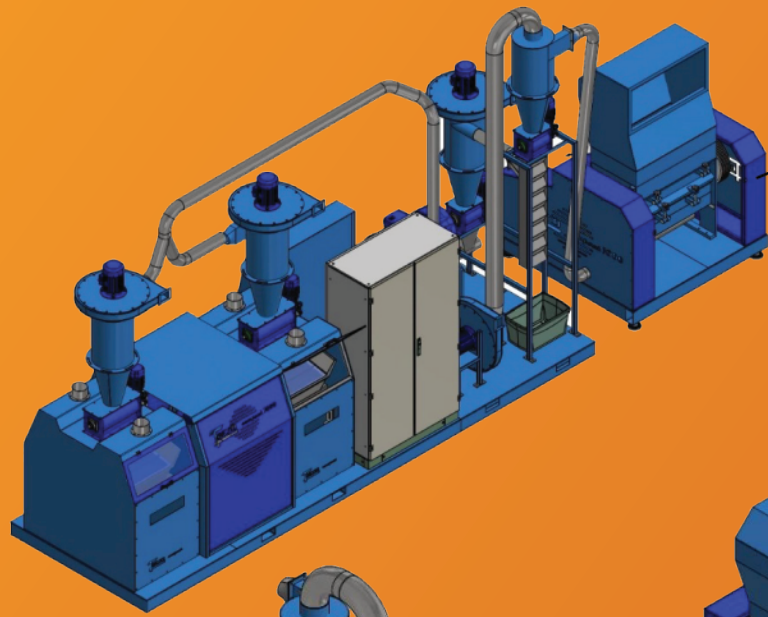

Tecno
RECYCLING TECHNOLOGY

WORLDWIDE RECYCLING MACHINE MAINTENANCE

WWW.SCRAP-TECH.COM

Compact machines

Don't abandon waste, recycle it !

Tecno costruzioni presents

Compact machines

*Compact 600	300 kg/h
*Compact 1000	500 kg/h
*Compact 1400	700 kg/h
*Compact 2000	1000 kg/h

Shredding plant

*Plant 3000	1500 kg/h
<i>*Other production on request</i>	

Granulator

Air Flow separator

Turbo mill

Air cleaning

Vibrating table separation

Our compact machines have a default configuration as summarize in the following table. However, you can add accessories and optionals.

Model	Production	Shredder	Granulator	Turbo mill	Conveyor belt	Iron removal	Air Flow Separator	Vibrating table
COMPACT 600	300 kg/h	X	X	-	X	-	X	X
COMPACT 1000	500 kg/h	X	X	-	X	-	X	X
COMPACT 1400	700 kg/h	X	X	X	X	X	X	X
COMPACT 2000	1000 kg/h	X	X	X	X	X	X	X

Granulator		
Model	Production	Granulator
COMPACT 600	300 kg/h	400
COMPACT 1000	500 kg/h	500
COMPACT 1400	700 kg/h	1000
COMPACT 2000	1000 kg/h	1000

Model	Production	Shredder	Granulator	Turbo mill	Conveyor belt	Iron removal	Air Flow Separator	Vibrating table	Total Power [kW]
COMPACT 600	300 kg/h	600	400	-	X	-	X	X	45 -60
COMPACT 1000	500 kg/h	800	500	-	X	-	X	X	110-135
COMPACT 1400	700 kg/h	800 Superior	1000	X	X	X	X	X	157-177
COMPACT 2000	1000 kg/h	800 Extreme	1000	X	X	X	X	X	187-237