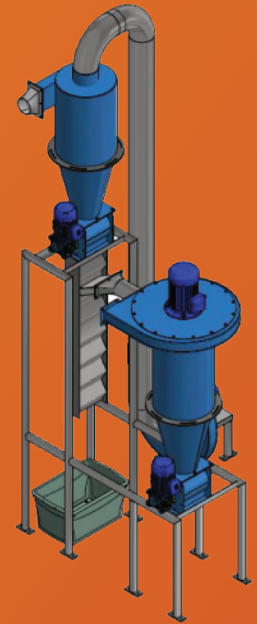

Shredding plant

*Plant 3000	1500 kg/h
<i>*Other production on request</i>	

Granulator

Air Flow separator

Turbo mill

Air cleaning

Vibrating table separation

Our compact machines have a default configuration as summarize in the following table. However, you can add accessories and optionals.

Model	Production	Shredder	Granulator	Turbo mill	Conveyor belt	Iron removal	Air Flow Separator	Vibrating table
COMPACT 600	300 kg/h	X	X	-	X	-	X	X
COMPACT 1000	500 kg/h	X	X	-	X	-	X	X
COMPACT 1400	700 kg/h	X	X	X	X	X	X	X
COMPACT 2000	1000 kg/h	X	X	X	X	X	X	X