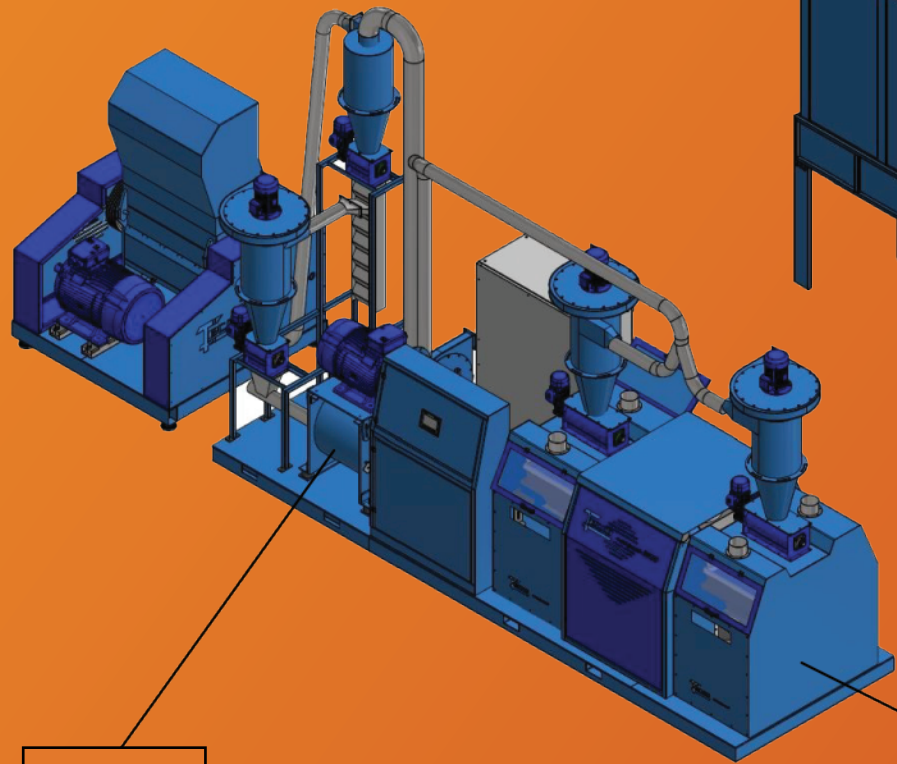

Shredding plant

*Plant 3000	1500 kg/h
<i>*Other production on request</i>	

Granulator

Air Flow separator

Turbo mill

Air cleaning

Vibrating table separation

Our compact machines have a default configuration as summarize in the following table. However, you can add accessories and optionals.

Model	Production	Shredder	Granulator	Turbo mill	Conveyor belt	Iron removal	Air Flow Separator	Vibrating table
COMPACT 600	300 kg/h	X	X	-	X	-	X	X
COMPACT 1000	500 kg/h	X	X	-	X	-	X	X
COMPACT 1400	700 kg/h	X	X	X	X	X	X	X
COMPACT 2000	1000 kg/h	X	X	X	X	X	X	X