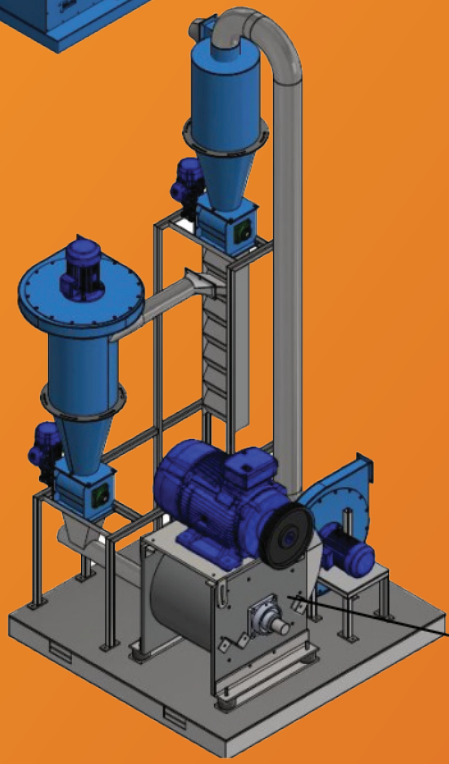

Shredding plant

*Plant 3000	1500 kg/h
<i>*Other production on request</i>	

Granulator

Air Flow separator

Turbo mill

Air cleaning

Vibrating table separation

Our compact machines have a default configuration as summarize in the following table. However, you can add accessories and optionals.

Model	Production	Shredder	Granulator	Turbo mill	Conveyor belt	Iron removal	Air Flow Separator	Vibrating table
COMPACT 600	300 kg/h	X	X	-	X	-	X	X
COMPACT 1000	500 kg/h	X	X	-	X	-	X	X
COMPACT 1400	700 kg/h	X	X	X	X	X	X	X
COMPACT 2000	1000 kg/h	X	X	X	X	X	X	X