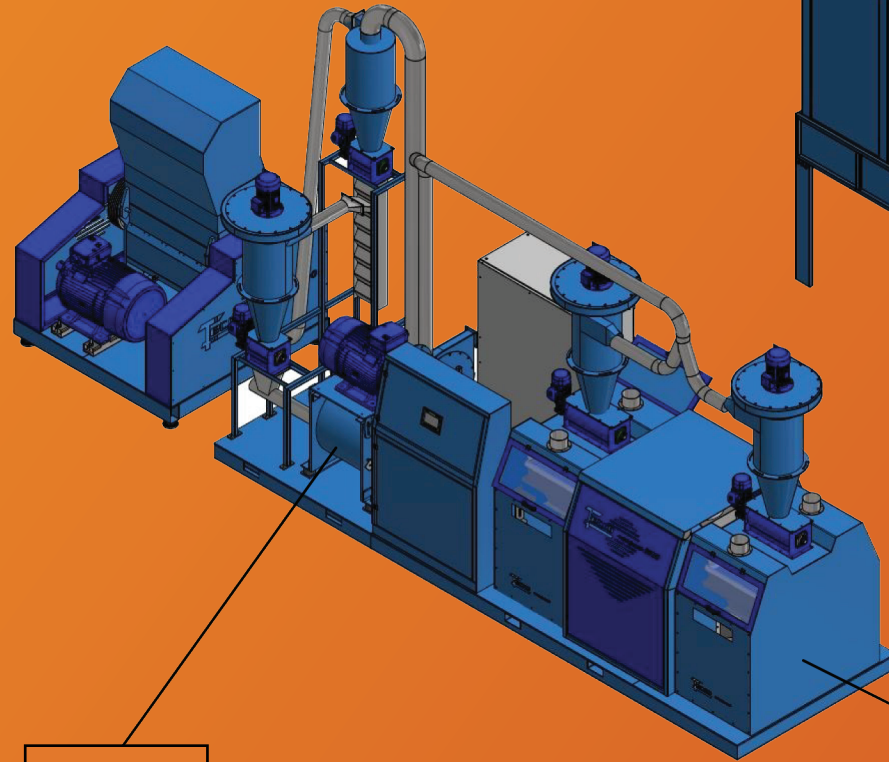

Shredding plant

*Plant 3000	1500 kg/h
<i>*Other production on request</i>	

Granulator

Air Flow separator

Air cleaning

Turbo mill

Vibrating table separation

Our compact machines have a default configuration as summarize in the following table. However, you can add accessories and optionals.

Model	Production	Shredder	Granulator	Turbo mill	Conveyor belt	Iron removal	Air Flow Separator	Vibrating table
COMPACT 600	300 kg/h	X	X	-	X	-	X	X
COMPACT 1000	500 kg/h	X	X	-	X	-	X	X
COMPACT 1400	700 kg/h	X	X	X	X	X	X	X
COMPACT 2000	1000 kg/h	X	X	X	X	X	X	X