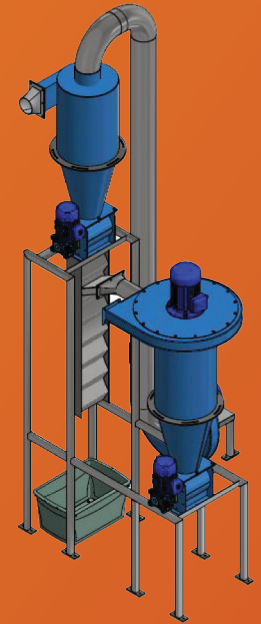

Shredding plant

*Plant 3000	1500 kg/h
<i>*Other production on request</i>	

Granulator

Air Flow separator

Air cleaning

Turbo mill

Vibrating table separation

Our compact machines have a default configuration as summarize in the following table. However, you can add accessories and optionals.

Model	Production	Shredder	Granulator	Turbo mill	Conveyor belt	Iron removal	Air Flow Separator	Vibrating table
COMPACT 600	300 kg/h	X	X	-	X	-	X	X
COMPACT 1000	500 kg/h	X	X	-	X	-	X	X
COMPACT 1400	700 kg/h	X	X	X	X	X	X	X
COMPACT 2000	1000 kg/h	X	X	X	X	X	X	X