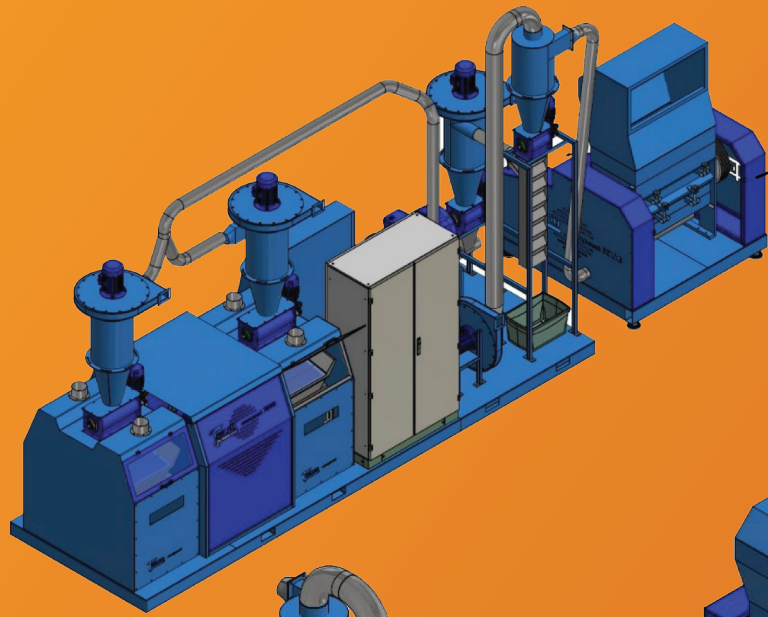

Tecno
RECYCLING TECHNOLOGY

WORLDWIDE RECYCLING MACHINE MAINTENANCE

WWW.SCRAP-TECH.COM

Compact machines

Don't abandon waste, recycle it !

Tecno costruzioni presents

Compact machines

*Compact 600	300 kg/h
*Compact 1000	500 kg/h
*Compact 1400	700 kg/h
*Compact 2000	1000 kg/h

Shredding plant

*Plant 3000	1500 kg/h
<i>*Other production on request</i>	

Granulator

Air Flow separator

Air cleaning

Turbo mill

Vibrating table separation

Our compact machines have a default configuration as summarize in the following table. However, you can add accessories and optionals.

Model	Production	Shredder	Granulator	Turbo mill	Conveyor belt	Iron removal	Air Flow Separator	Vibrating table
COMPACT 600	300 kg/h	X	X	-	X	-	X	X
COMPACT 1000	500 kg/h	X	X	-	X	-	X	X
COMPACT 1400	700 kg/h	X	X	X	X	X	X	X
COMPACT 2000	1000 kg/h	X	X	X	X	X	X	X

Granulator		
Model	Production	Granulator
COMPACT 600	300 kg/h	400
COMPACT 1000	500 kg/h	500
COMPACT 1400	700 kg/h	1000
COMPACT 2000	1000 kg/h	1000

Model	Production	Shredder	Granulator	Turbo mill	Conveyor belt	Iron removal	Air Flow Separator	Vibrating table	Total Power [kW]
COMPACT 600	300 kg/h	600	400	-	X	-	X	X	45 -60
COMPACT 1000	500 kg/h	800	500	-	X	-	X	X	110-135
COMPACT 1400	700 kg/h	800 Superior	1000	X	X	X	X	X	157-177
COMPACT 2000	1000 kg/h	800 Extreme	1000	X	X	X	X	X	187-237