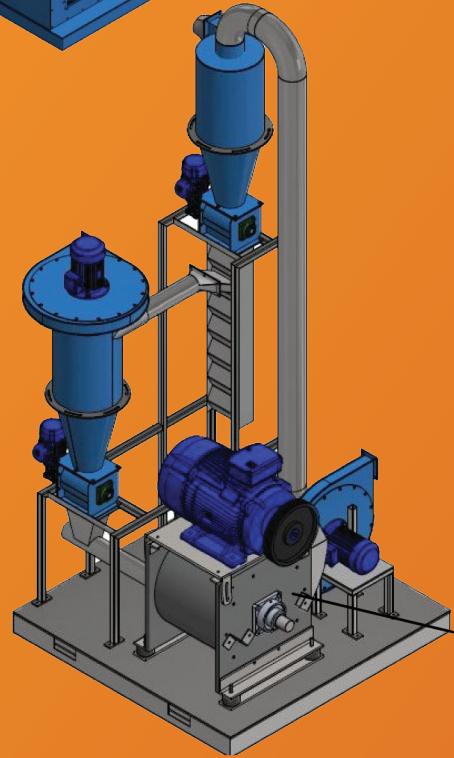

Shredding plant

*Plant 3000	1500 kg/h
<i>*Other production on request</i>	

Granulator

Air Flow separator

Air cleaning

Turbo mill

Vibrating table separation

Our compact machines have a default configuration as summarize in the following table. However, you can add accessories and optionals.

Model	Production	Shredder	Granulator	Turbo mill	Conveyor belt	Iron removal	Air Flow Separator	Vibrating table
COMPACT 600	300 kg/h	X	X	-	X	-	X	X
COMPACT 1000	500 kg/h	X	X	-	X	-	X	X
COMPACT 1400	700 kg/h	X	X	X	X	X	X	X
COMPACT 2000	1000 kg/h	X	X	X	X	X	X	X