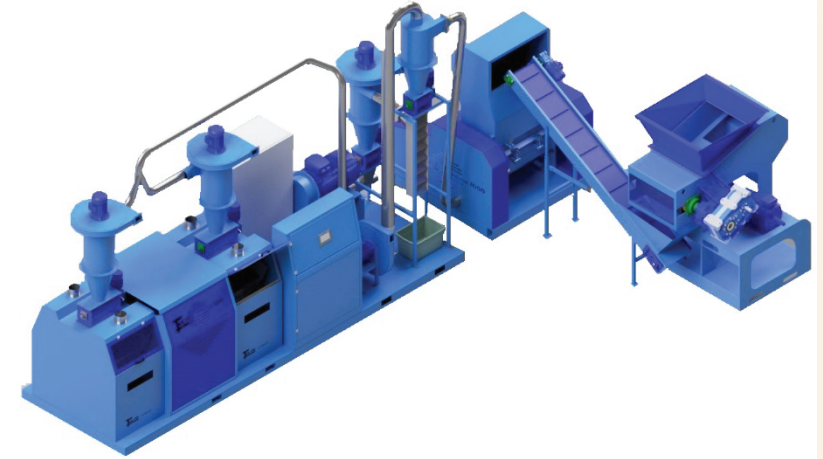

Shredding plant

*Plant 3000	1500 kg/h
<i>*Other production on request</i>	

Granulator

Air Flow separator

Air cleaning

Turbo mill

Vibrating table separation

Our compact machines have a default configuration as summarize in the following table. However, you can add accessories and optionals.

Model	Production	Shredder	Granulator	Turbo mill	Conveyor belt	Iron removal	Air Flow Separator	Vibrating table
COMPACT 600	300 kg/h	X	X	-	X	-	X	X
COMPACT 1000	500 kg/h	X	X	-	X	-	X	X
COMPACT 1400	700 kg/h	X	X	X	X	X	X	X
COMPACT 2000	1000 kg/h	X	X	X	X	X	X	X

Granulator		
Model	Production	Granulator
COMPACT 600	300 kg/h	400
COMPACT 1000	500 kg/h	500
COMPACT 1400	700 kg/h	1000
COMPACT 2000	1000 kg/h	1000

Model	Production	Shredder	Granulator	Turbo mill	Conveyor belt	Iron removal	Air Flow Separator	Vibrating table	Total Power [kW]
COMPACT 600	300 kg/h	600	400	-	X	-	X	X	45 -60
COMPACT 1000	500 kg/h	800	500	-	X	-	X	X	110-135
COMPACT 1400	700 kg/h	800 Superior	1000	X	X	X	X	X	157-177
COMPACT 2000	1000 kg/h	800 Extreme	1000	X	X	X	X	X	187-237